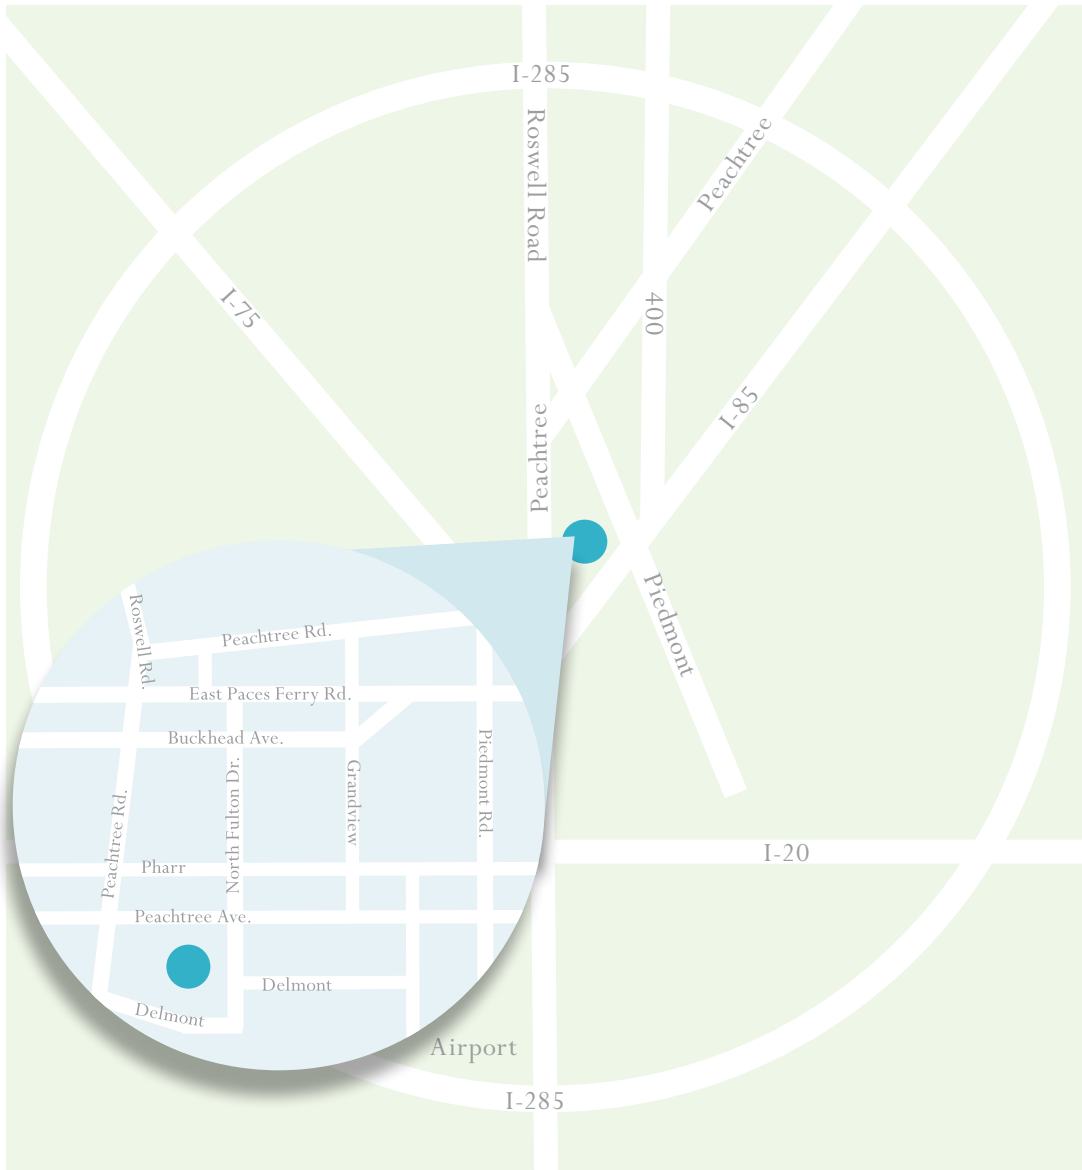

Map & Directions

Please turn page for more information.

Directions

From Marietta

- I-75 South, exit at West Paces Ferry. Left off exit.
- Stay on West Paces Ferry until Peachtree Road, turn right.
- Turn left at the third light onto Peachtree Avenue.
- Take the first right onto North Fulton Drive.
- School will be on your right.

From Dunwoody/Sandy Springs/Stone Mountain

- I-285 West (if necessary) to Exit 19, GA 400 South.
- Take Exit 2, Lenox-Buckhead. Right off exit.
- Turn left onto Piedmont Road at light.
- Cross Peachtree Road and turn right onto Pharr Road. (BP gas station on corner.)
- Go through two traffic lights and turn left on North Fulton Drive.
- School will be on your right.

From Airport/Downtown

- I-85 North to the GA 400 exit.
- Exit GA 400 at the Buckhead exit #2. Merge left off the exit toward Piedmont Road.
- Turn left on Piedmont.
- Turn right on Pharr Road. (BP gas station on corner.)
- Go through two traffic lights and turn left on North Fulton Drive.
- School will be on your right.

From Northwest Georgia

- I-85 South, exit at Lenox/Cheshire Bridge Road. Right off exit.
- Left at next light, Buford Highway. Follow signs to GA 400 and Sidney Marcus Boulevard.
- Bear right onto Sidney Marcus. Where it dead ends onto Piedmont Road, turn right.
- Turn left on Pharr Road. (BP gas station on corner.)
- Go through two traffic lights and turn left on North Fulton Drive.
- School will be on your right.